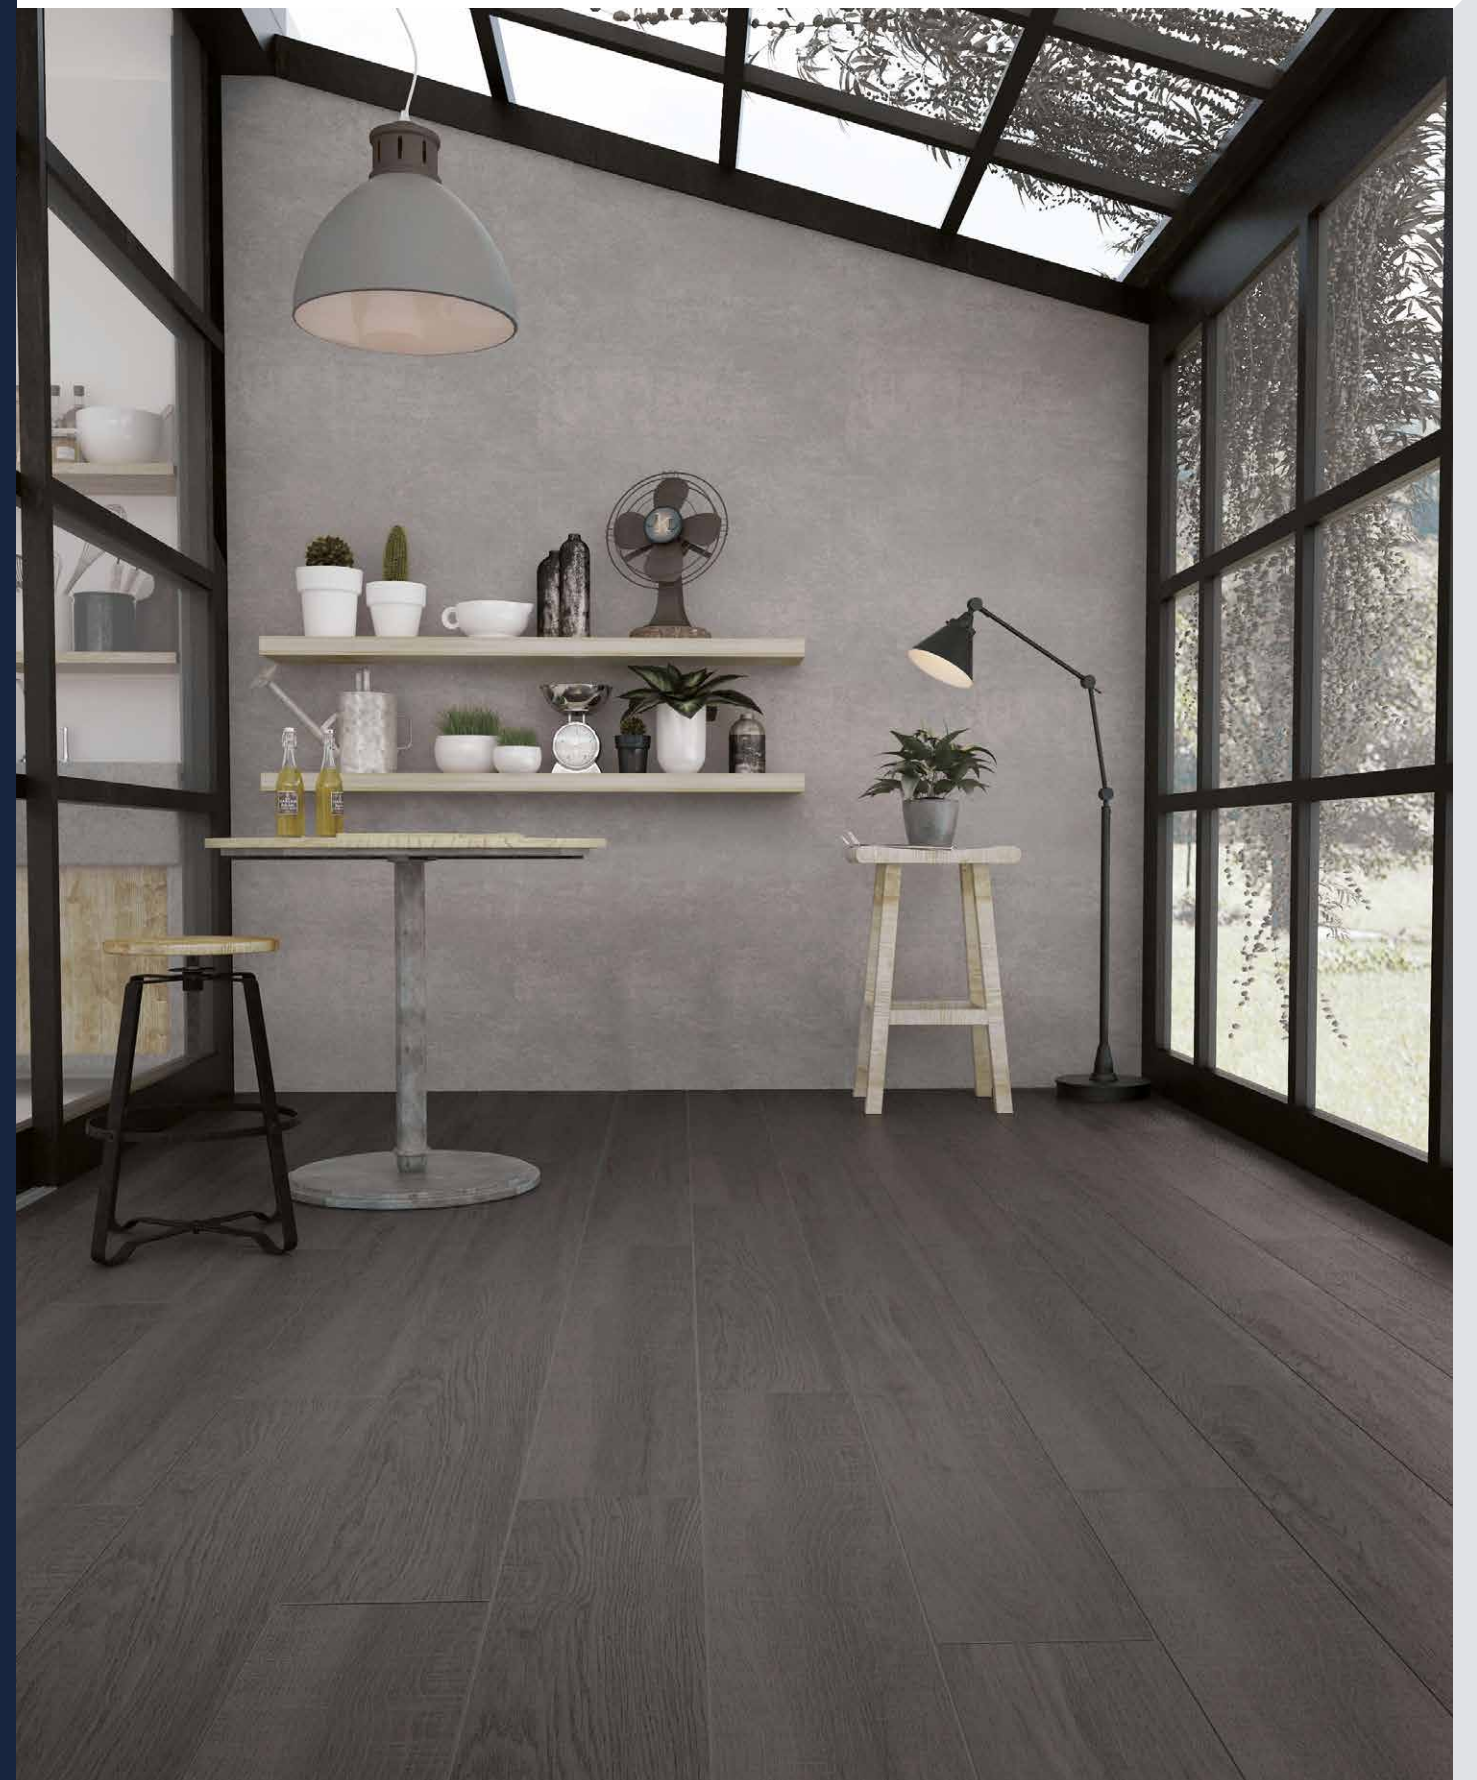

GREY WOOD
ZWL03

BLACK WOOD
ZWL04

FINISHINGS

structured

BLACK WOOD ZWL04 20x120cm . structured

PORCELAIN TILE

WHITE WOOD **ZWL01** 20x120cm
structured

ASH WOOD **ZWL02** 20x120cm
structured

GREY WOOD **ZWL03** 20x120cm
structured

BLACK WOOD **ZWL04** 20x120cm
structured

GREY WOOD **ZWL03** 20x120cm . structured