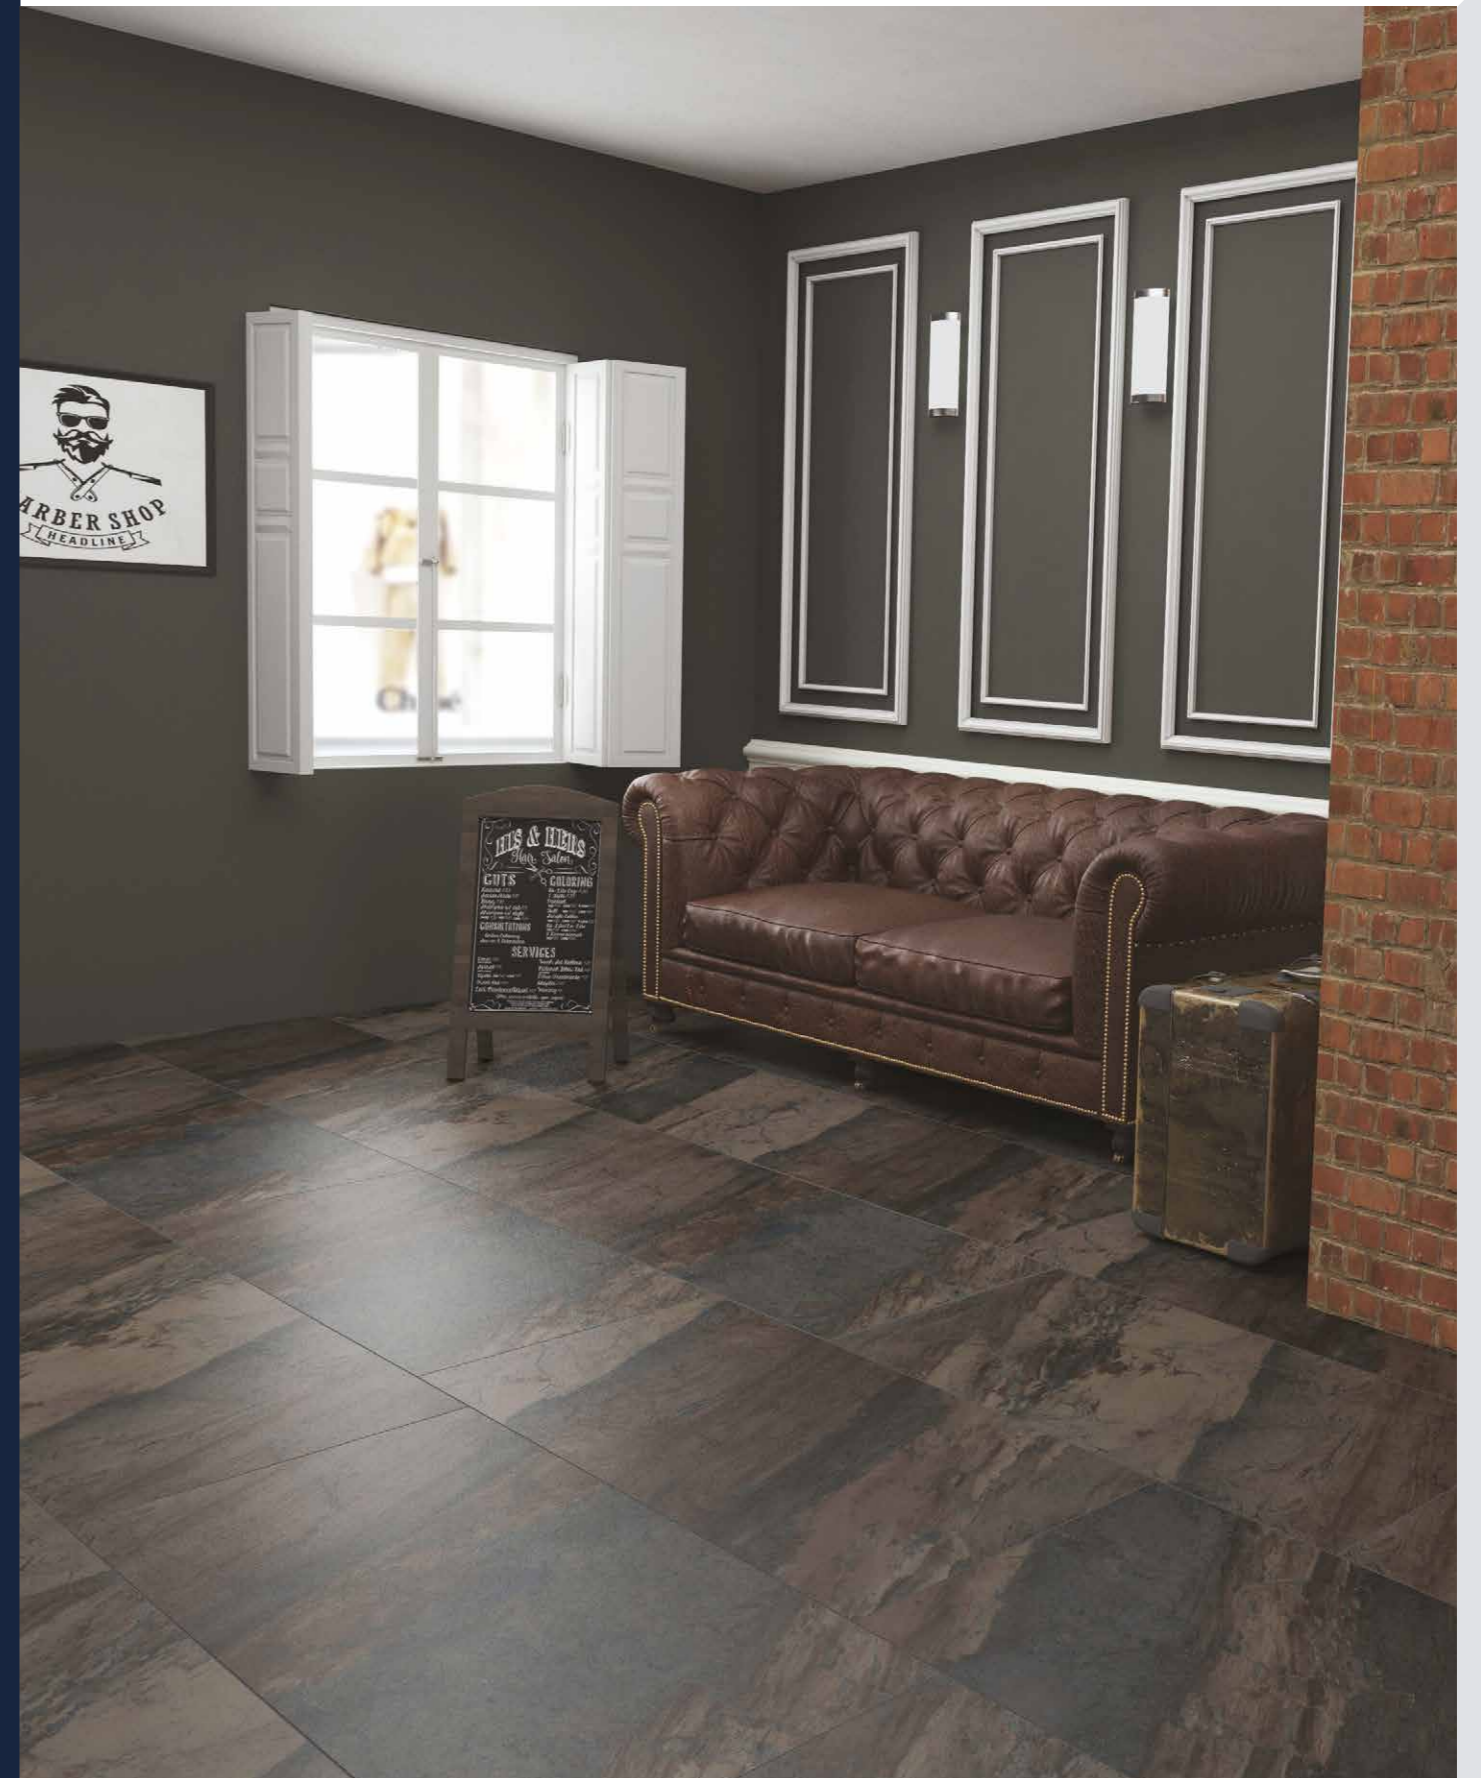

DOLOMITI 2.0

SIZE OPTIONS

PORCELAIN TILE

COLLECTION SPECS

COLOURS

SAND WHITE
ZDL21

VULCANO BLACK
ZDL22

FINISHINGS

matt

VULCANO BLACK ZDL22 60x120cm . matt

PORCELAIN TILE

SAND WHITE **ZDL21** 60x120cm
matt

SAND WHITE **ZDL21** 60x60cm
matt

VULCANO BLACK **ZDL22** 60x120cm
matt

VULCANO BLACK **ZDL22** 60x60cm
matt

SAND WHITE **ZDL21** 60x120cm . matt