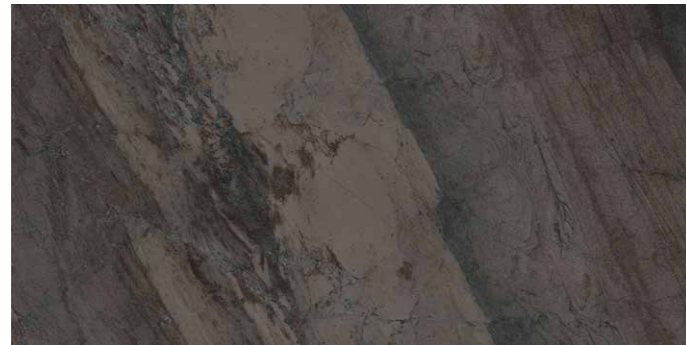

matt

VULCANO BLACK ZDL22 60x120cm . matt

PORCELAIN TILE

SAND WHITE **ZDL21** 60x120cm
matt

SAND WHITE **ZDL21** 60x60cm
matt

VULCANO BLACK **ZDL22** 60x120cm
matt

VULCANO BLACK **ZDL22** 60x60cm
matt

SAND WHITE **ZDL21** 60x120cm . matt