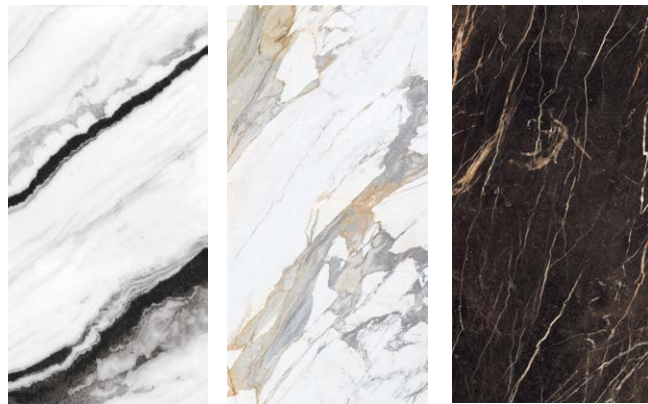

Natural | Marble

GNB33 • Panda White 60x120cm . 60x60cm soft polished . polished	GNB35 • Lavish White 90x180cm* . 60x120cm . 60x60cm matt . soft polished . polished * for polished only	GNB36 • Laurent Black 90x180cm* . 60x120cm . 60x60cm matt . soft polished . polished * for polished only

GNB33 • Fishbone
30x60cm
mix surface (soft polished + polished)